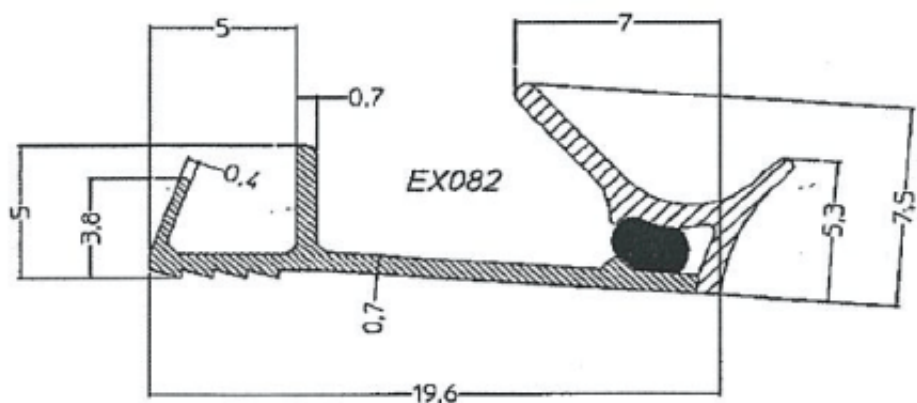

EX079

EX082

Schlegel Germany GmbH Bredowstrasse 33, 22113 Hamburg Deutschland
Tel: +49 407 33 290 Fax: +49 407 332 9219 email: schlegelde@schlegel.eu.com www.schlegel.com www.grouphomesafe.com

Schlegel Bvba, Rochesterlaan 4, B-8470 Gistel, Belgium
Tel: +32 59 270 300 Fax: +32 59 270 345 e:Mail: schlegelbe@schlegel.eu.com www.schlegel.com www.grouphomesafe.com