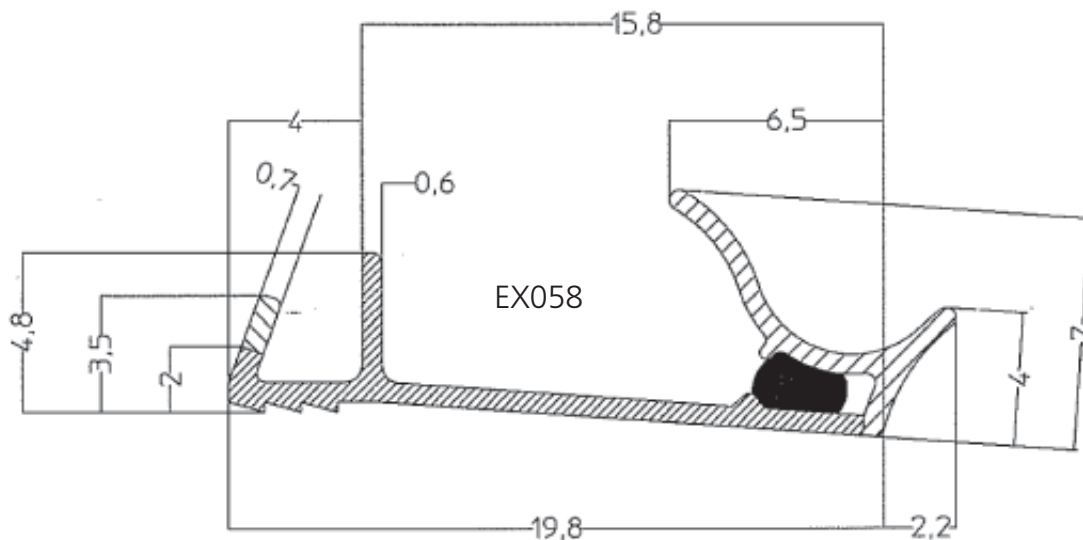

Extruded Seals

[TIMBER WINDOWS AND DOORS]

Novaseal, Lozaron

Schlegel Germany GmbH Bredowstrasse 33, 22113 Hamburg Deutschland
Tel: +49 407 33 290 Fax: +49 407 332 9219 email: schlegelde@schlegel.eu.com www.schlegel.com www.grouphomesafe.com

Schlegel Bvba, Rochesterlaan 4, B-8470 Gistel, Belgium
Tel: +32 59 270 300 Fax: +32 59 270 345 e-Mail: schlegelbe@schlegel.eu.com www.schlegel.com www.grouphomesafe.com