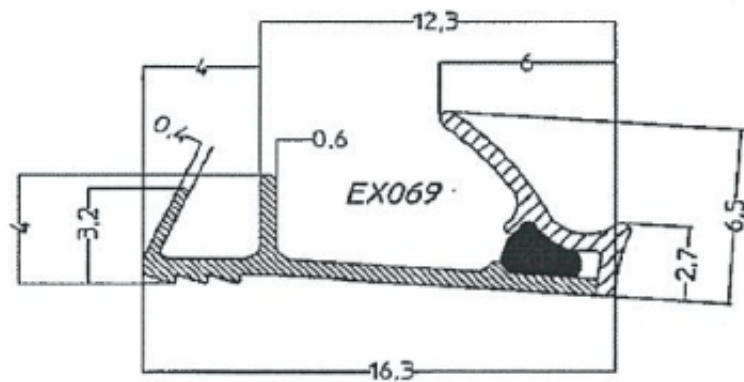

Schlegel Germany GmbH Bredowstrasse 33, 22113 Hamburg Deutschland
Tel: +49 407 33 290 Fax: +49 407 332 9219 email: schlegelde@schlegel.eu.com www.schlegel.com www.grouphomesafe.com

Schlegel Bvba, Rochesterlaan 4, B-8470 Gistel, Belgium
Tel: +32 59 270 300 Fax: +32 59 270 345 e:Mail: schlegelbe@schlegel.eu.com www.schlegel.com www.grouphomesafe.com