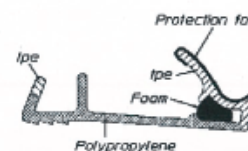

Product name	Extruded, Rigid profile + NovaSeal foam
Shape Reference nr	See product range pages for readily available shapes and reference nrs other shapes and tailormade shapes, available on request.
Product Description	Rigid profile with barb for kerf slot combined with a soft type sealing part and a foamseal for added durable sealing.
Application	Compression weatherseal for internal and external wood doors and windows
Materials	Profile body: Rigid, extruded 100% polypropylene with soft type tip for easy insertion Active seal: Soft smooth shaped elastic type. Novaseal: Poly-urethane foam, acting as support for the type seal and acoustic sealing
Protection	Some shapes have easy removable foil applied for protection when treating window or door framework Protection foil: blue colour, co-extruded with profile
Colours	Light Oak/Beige, Ochre RAL8001, White, Black, Grey, Dark brown Other colours available on request NovaSeal foam: Grey only
Packaging	Coiled and boxed. Ex: 250m/coil, 2*250m/box. Depending on the profile dimensions. Option: Coiling can be standard or reversed Option: Coils stacked unboxed on pallets Option: Large volume coils Ex: 900m/coil Option Reel centre hole diameter 28mm
Ordering	Profile shape: Ex-ref. nr and colour + packaging Example: "EX061 Light Oak, standard coiling, unboxed on pallet"