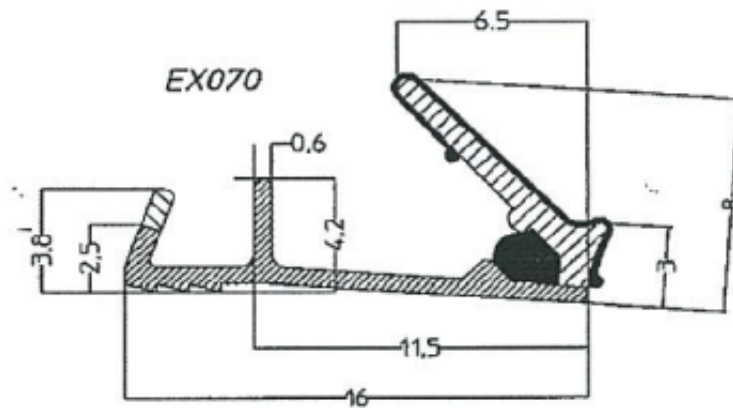

EX070

with protection foil