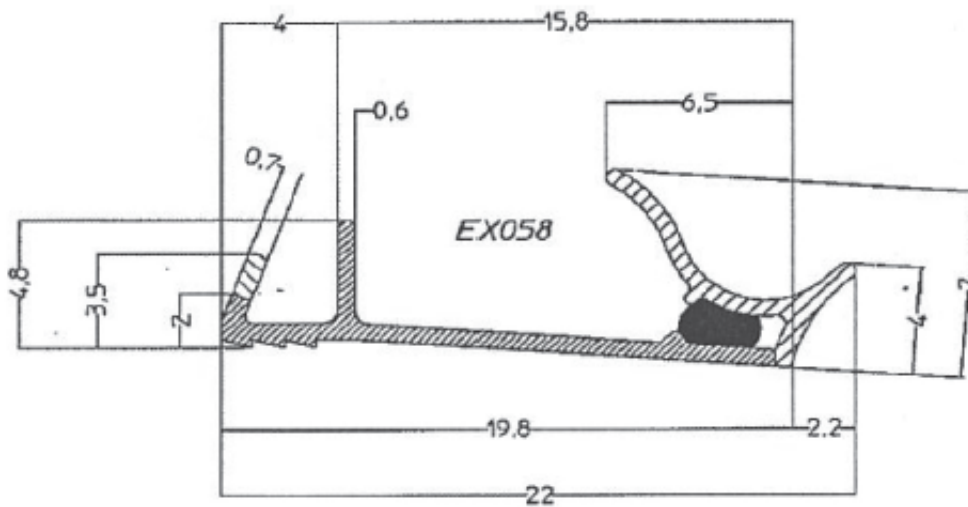

EX058

Schlegel Germany GmbH Bredowstrasse 33, 22113 Hamburg Deutschland
Tel: +49 407 33 290 Fax: +49 407 332 9219 email: schlegelde@schlegel.eu.com www.schlegel.com www.grouphomesafe.com

Schlegel Bvba, Rochesterlaan 4, B-8470 Gistel, Belgium
Tel: +32 59 270 300 Fax: +32 59 270 345 e:Mail: schlegelbe@schlegel.eu.com www.schlegel.com www.grouphomesafe.com