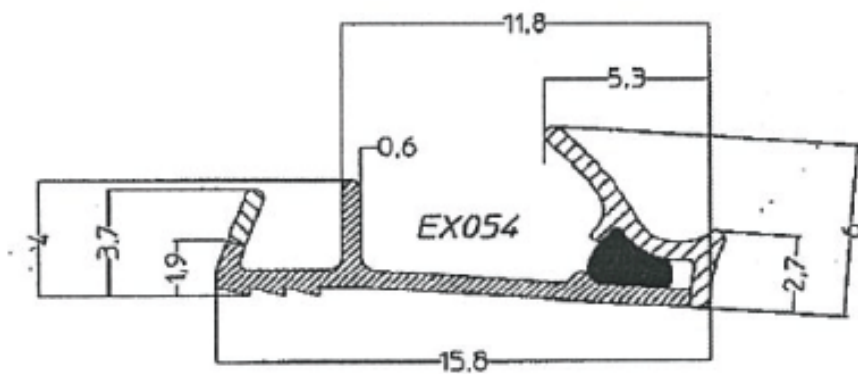

EX054

Schlegel Germany GmbH Bredowstrasse 33, 22113 Hamburg Deutschland
Tel: +49 407 33 290 Fax: +49 407 332 9219 email: schlegelde@schlegel.eu.com www.schlegel.com www.grouphomesafe.com

Schlegel Bvba, Rochesterlaan 4, B-8470 Gistel, Belgium
Tel: +32 59 270 300 Fax: +32 59 270 345 e:Mail: schlegelbe@schlegel.eu.com www.schlegel.com www.grouphomesafe.com