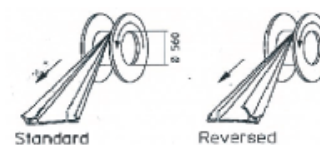

Product name	Extruded, Rigid profile + NovaSeal foam
Shape Reference nr	See product range pages for readily available shapes and reference nrs other shapes and tailormade shapes, available on request.
Product Description	Rigid profile with barb for kerf slot combined with a soft type sealing part and a foamseal for added durable sealing.
Application	Compression weatherseal for internal and external wood doors and windows
Materials	Profile body: Rigid, extruded 100% polypropylene with soft type tip for easy insertion Active seal: Soft smooth shaped elastic type. Novaseal: Poly-urethane foam, acting as support for the type seal and acoustic sealing
Protection	Some shapes have easy removable foil applied for protection when treating window or door framework Protection foil: blue colour, co-extruded with profile
Colours	Light Oak/Beige, Ochre RAL8001, White, Black, Grey, Dark brown Other colours available on request NovaSeal foam: Grey only
Packaging	Coiled and boxed. Ex: 250m/coil, 2*250m/box. Depending on the profile dimensions. Option: Coiling can be standard or reversed Option: Coils stacked unboxed on pallets Option: Large volume coils Ex: 900m/coil Option Reel centre hole diameter 28mm
Ordering	Profile shape: Ex-ref. nr and colour + packaging Example: "EX061 Light Oak, standard coiling, unboxed on pallet"