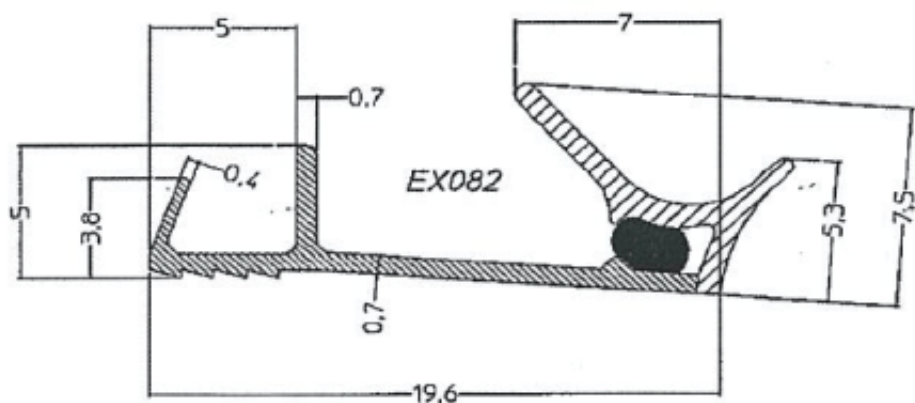

EX079

EX082

Schlegel Germany GmbH Bredowstrasse 33, 22113 Hamburg Deutschland
Tel: +49 407 33 290 Fax: +49 407 332 9219 email: schlegelde@schlegel.eu.com www.schlegel.com www.grouphomesafe.com

Schlegel Bvba, Rochesterlaan 4, B-8470 Gistel, Belgium
Tel: +32 59 270 300 Fax: +32 59 270 345 e:Mail: schlegelbe@schlegel.eu.com www.schlegel.com www.grouphomesafe.com