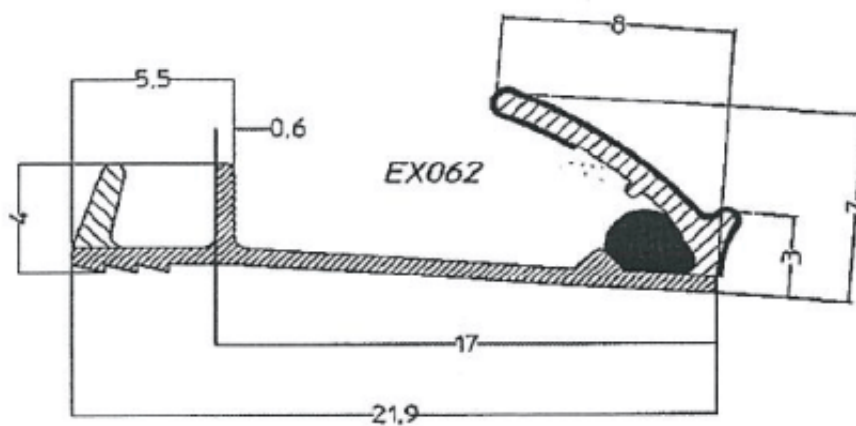

EX062

with protection foil

Schlegel Germany GmbH Bredowstrasse 33, 22113 Hamburg Deutschland
Tel: +49 407 33 290 Fax: +49 407 332 9219 email: schlegelde@schlegel.eu.com www.schlegel.com www.grouphomesafe.com

Schlegel Bvba, Rochesterlaan 4, B-8470 Gistel, Belgium
Tel: +32 59 270 300 Fax: +32 59 270 345 e:Mail: schlegelbe@schlegel.eu.com www.schlegel.com www.grouphomesafe.com