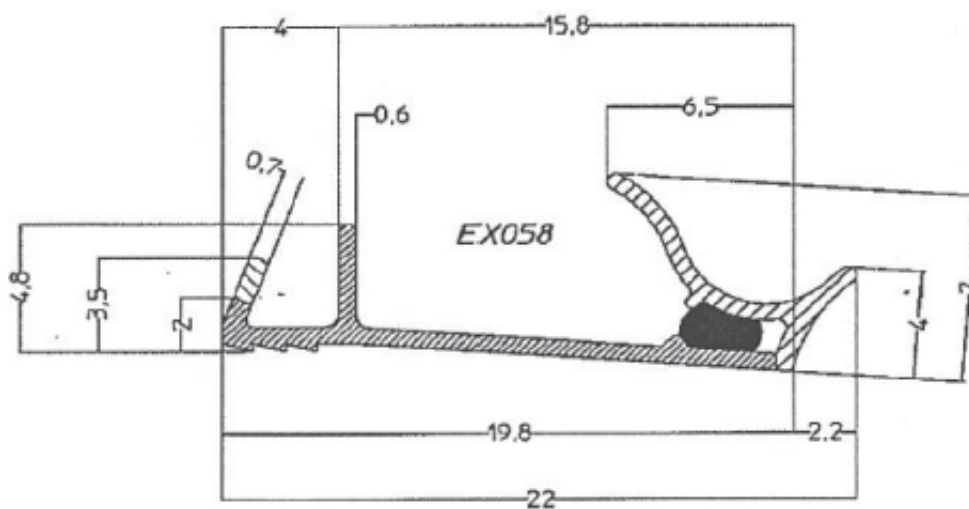

EX058

Schlegel Germany GmbH Bredowstrasse 33, 22113 Hamburg Deutschland
Tel: +49 407 33 290 Fax: +49 407 332 9219 email: schlegelde@schlegel.eu.com www.schlegel.com www.grouphomesafe.com

Schlegel Bvba, Rochesterlaan 4, B-8470 Gistel, Belgium
Tel: +32 59 270 300 Fax: +32 59 270 345 e:Mail: schlegelbe@schlegel.eu.com www.schlegel.com www.grouphomesafe.com