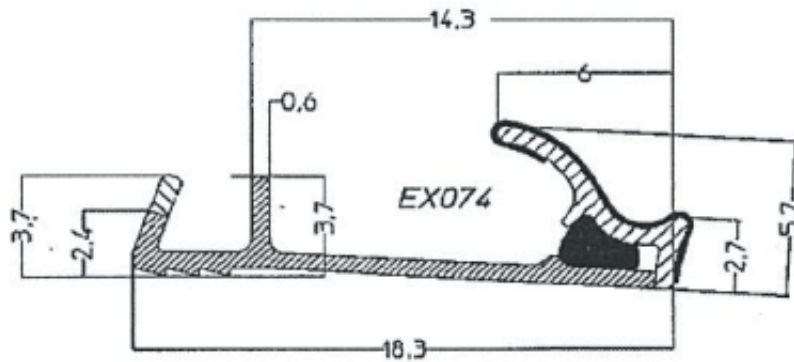

EX074

with protection foil

Schlegel Germany GmbH Bredowstrasse 33, 22113 Hamburg Deutschland
Tel: +49 407 33 290 Fax: +49 407 332 9219 email: schlegelde@schlegel.eu.com www.schlegel.com www.grouphomesafe.com

Schlegel Bvba, Rochesterlaan 4, B-8470 Gistel, Belgium
Tel: +32 59 270 300 Fax: +32 59 270 345 e:Mail: schlegelbe@schlegel.eu.com www.schlegel.com www.grouphomesafe.com