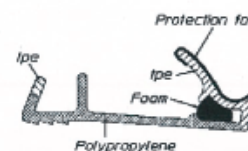

# Extruded Door and Window Seal - Novaseal, Lozaron

Product name	Extruded, Rigid profile + NovaSeal foam
Shape Reference nr	See product range pages for readily available shapes and reference nrs other shapes and tailormade shapes, available on request.
Product Description	Rigid profile with barb for kerf slot combined with a soft type sealing part and a foamseal for added durable sealing.
Application	Compression weatherseal for internal and external wood doors and windows
Materials	Profile body: Rigid, extruded 100% polypropylene with soft type tip for easy insertion Active seal: Soft smooth shaped elastic type. Novaseal: Poly-urethane foam, acting as support for the type seal and acoustic sealing
Protection	Some shapes have easy removable foil applied for protection when treating window or door framework Protection foil: blue colour, co-extruded with profile
Colours	Light Oak/Beige, Ochre RAL8001, White, Black, Grey, Dark brown Other colours available on request NovaSeal foam: Grey only
Packaging	Coiled and boxed. Ex: 250m/coil, 2*250m/box. Depending on the profile dimensions. Option: Coiling can be standard or reversed Option: Coils stacked unboxed on pallets Option: Large volume coils Ex: 900m/coil Option Reel centre hole diameter 28mm
Ordering	Profile shape: Ex-ref. nr and colour + packaging Example: "EX061 Light Oak, standard coiling, unboxed on pallet"