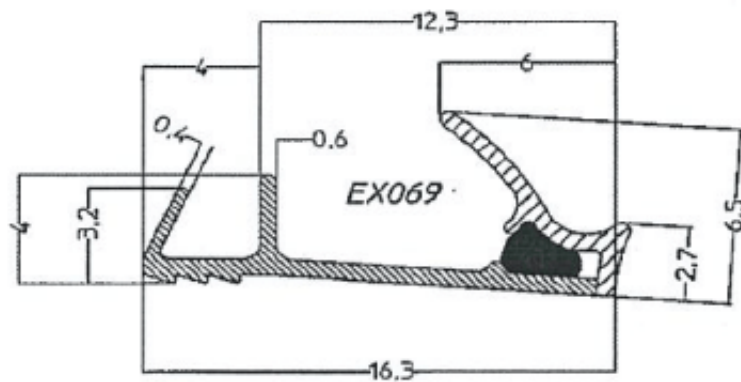

Schlegel Germany GmbH Bredowstrasse 33, 22113 Hamburg Deutschland
Tel: +49 407 33 290 Fax: +49 407 332 9219 email: schlegelde@schlegel.eu.com www.schlegel.com www.grouphomesafe.com

Schlegel Bvba, Rochesterlaan 4, B-8470 Gistel, Belgium
Tel: +32 59 270 300 Fax: +32 59 270 345 e:Mail: schlegelbe@schlegel.eu.com www.schlegel.com www.grouphomesafe.com