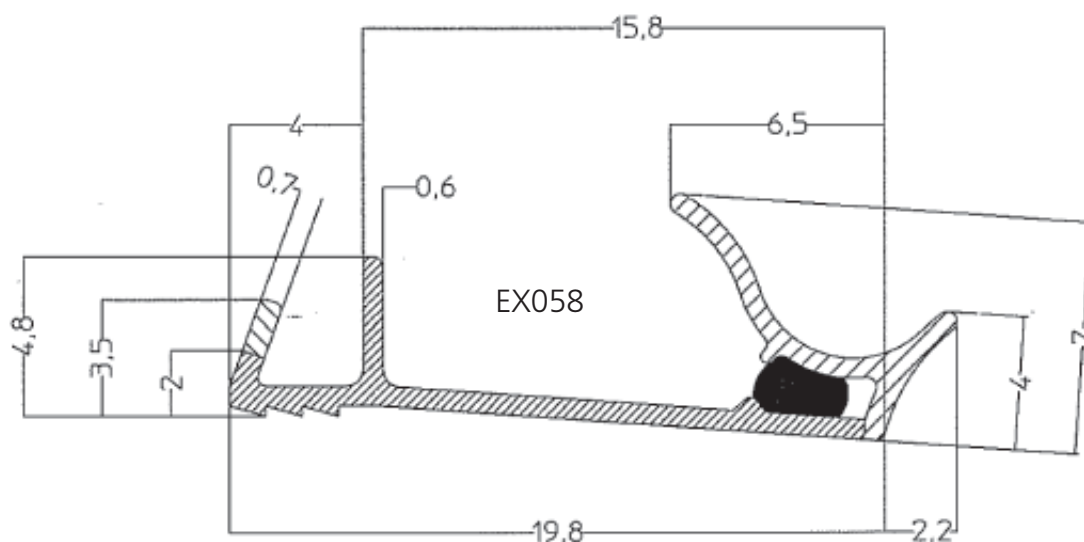

Extruded Seals

[UPVc WINDOWS AND DOORS]

Novaseal, Lozaron

Schlegel Germany GmbH Bredowstrasse 33, 22113 Hamburg Deutschland
Tel: +49 407 33 290 Fax: +49 407 332 9219 email: schlegelde@schlegel.eu.com www.schlegel.com www.grouphomesafe.com

Schlegel Bvba, Rochesterlaan 4, B-8470 Gistel, Belgium
Tel: +32 59 270 300 Fax: +32 59 270 345 e-Mail: schlegelbe@schlegel.eu.com www.schlegel.com www.grouphomesafe.com