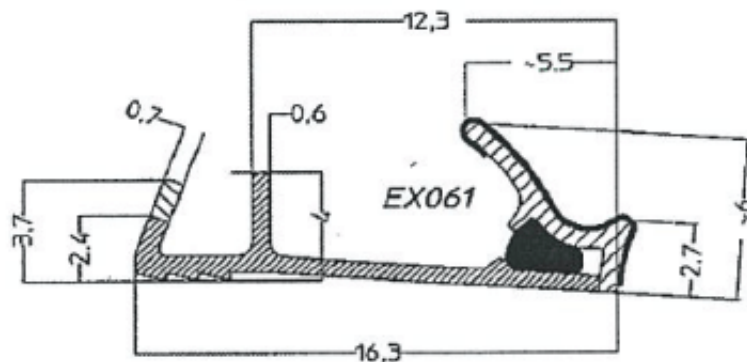

EX061

with protection foil