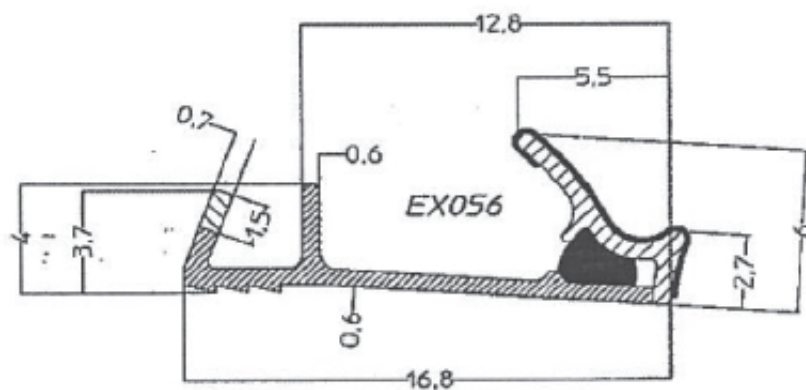

EX056

with protection foil