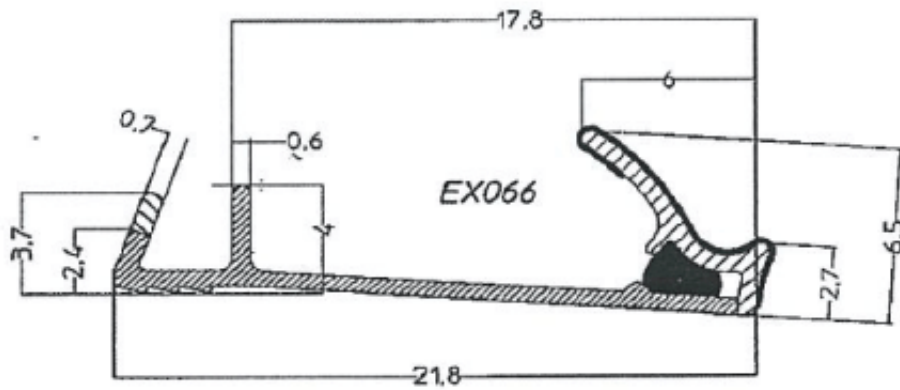

EX066

with protection foil

EX069