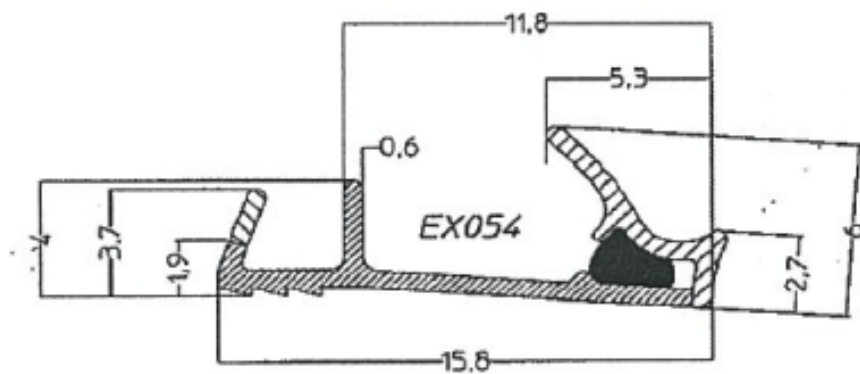

EX054

Schlegel Germany GmbH Bredowstrasse 33, 22113 Hamburg Deutschland
Tel: +49 407 33 290 Fax: +49 407 332 9219 email: schlegelde@schlegel.eu.com www.schlegel.com www.grouphomesafe.com

Schlegel Bvba, Rochesterlaan 4, B-8470 Gistel, Belgium
Tel: +32 59 270 300 Fax: +32 59 270 345 e:Mail: schlegelbe@schlegel.eu.com www.schlegel.com www.grouphomesafe.com