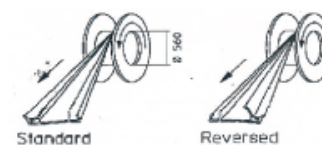

# Extruded Door and Window Seal - Novaseal, Lozaron

Product name	Extruded, Rigid profile + NovaSeal foam
Shape Reference nr	See product range pages for readily available shapes and reference nrs other shapes and tailormade shapes, available on request.
Product Description	Rigid profile with barb for kerf slot combined with a soft type sealing part and a foamseal for added durable sealing.
Application	Compression weatherseal for internal and external wood doors and windows
Materials	Profile body: Rigid, extruded 100% polypropylene with soft type tip for easy insertion Active seal: Soft smooth shaped elastic type. Novaseal: Poly-urethane foam, acting as support for the type seal and acoustic sealing
Protection	Some shapes have easy removable foil applied for protection when treating window or door framework Protection foil: blue colour, co-extruded with profile
Colours	Light Oak/Beige, Ochre RAL8001, White, Black, Grey, Dark brown Other colours available on request NovaSeal foam: Grey only
Packaging	Coiled and boxed. Ex: 250m/coil, 2*250m/box. Depending on the profile dimensions. Option: Coiling can be standard or reversed Option: Coils stacked unboxed on pallets Option: Large volume coils Ex: 900m/coil Option Reel centre hole diameter 28mm
Ordering	Profile shape: Ex-ref. nr and colour + packaging Example: "EX061 Light Oak, standard coiling, unboxed on pallet"