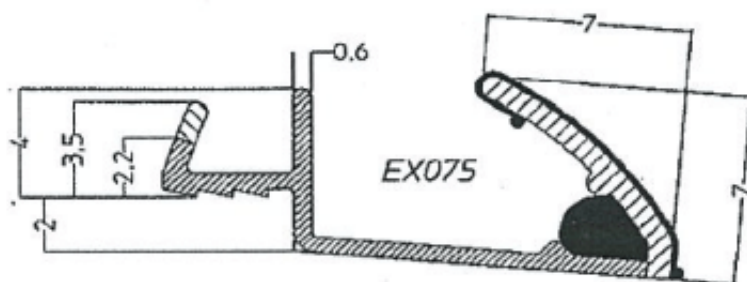

EX075

with protection foil