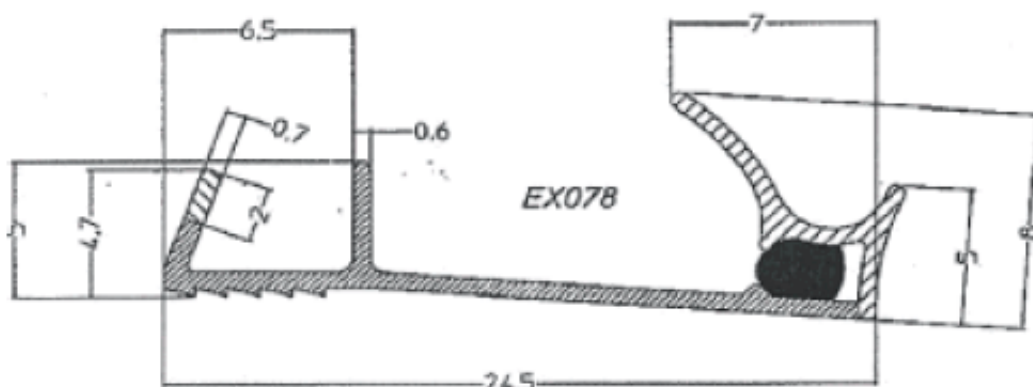

EX078

Schlegel Germany GmbH Bredowstrasse 33, 22113 Hamburg Deutschland
Tel: +49 407 33 290 Fax: +49 407 332 9219 email: schlegelde@schlegel.eu.com www.schlegel.com www.grouphomesafe.com

Schlegel Bvba, Rochesterlaan 4, B-8470 Gistel, Belgium
Tel: +32 59 270 300 Fax: +32 59 270 345 e-Mail: schlegelbe@schlegel.eu.com www.schlegel.com www.grouphomesafe.com